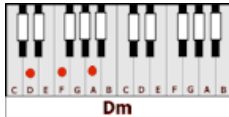

MAN! I FEEL LIKE A WOMAN – Shania Twain (**Bb**)

GUITAR / KEYBOARD CHORDS:

Bb= x13331

Eb= xx1343

Ab= 466544

F= xx3211

Dm= xxo231

C= x32o1o

INTRO: Intro riff – “Let’s go, girls” (Note: 1st half of first verse is guitar only)

Bb I'm going out tonight, I'm feelin' alright, Gonna let it all hang out **Eb**
Bb Wanna make some noise, really raise my voice, Yeah, I wanna scream and shout **Eb**