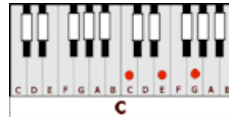

MAN! I FEEL LIKE A WOMAN – Shania Twain (**Bb**)

GUITAR / KEYBOARD CHORDS:

Bb= x13331

Eb= xx1343

Ab= 466544

F= xx3211

Dm= xxo231

C= x32o1o

INTRO: Intro riff – “Let’s go, girls” (Note: 1st half of first verse is guitar only)

Bb I'm going out tonight, I'm feelin' alright, Gonna let it all hang out **Eb**
Bb Wanna make some noise, really raise my voice, Yeah, I wanna scream and shout **Eb**

BRIDGE

CHORUS

LEAD GUITAR BREAK: Ab-Eb-Bb, Ab-Eb-Bb,

BRIDGE

CHORUS

Intro riff played 7X: Bb-Ab-Eb

I get totally crazy...Can you feel it...Come, come, come on baby...I feel like a woman